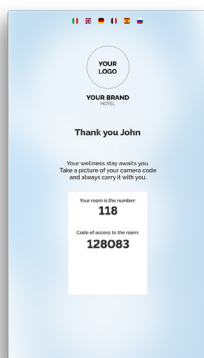

Client-Server-System

Adaptable

Real-Time Availability

Versatile

Multilingual

Constant Innovation

Intuitive

Electronic Receipt

Customer Support

SMS

Log System

Digital Signage

INTUITIVE

Clear and user-friendly interface. Easy to use navigation for all age users. Multiple languages support. Need no complex instructions.

Integrated with the most common PMS, Locking Systems, Access Control and Payment Systems.

PMS:

- 5Stelle (Zucchetti)
- Beddy (Zucchetti)
- Bedzzle (Zucchetti)
- Ericsoft (Zucchetti)
- Hotel Cube (Proxima Service)
- Hotel in Cloud (TeamSystem)
- Opera Cloud PMS (Oracle)
- Suite 5 (Zucchetti)

LOCKING SYSTEMS:

- AGB
- Assa Abloy
- BIG (Vimar)
- CISA
- HCS Airvent
- Ipdoor
- LabKey
- Microdevice
- Salto
- Sts Hotel
- Sluke
- Vda

PAYMENT SYSTEMS:

- Ingenico
- Planet

FISCAL-COURTESY RECEIPT:

- Posiflex
- Epson
- Printer Italretail RP3